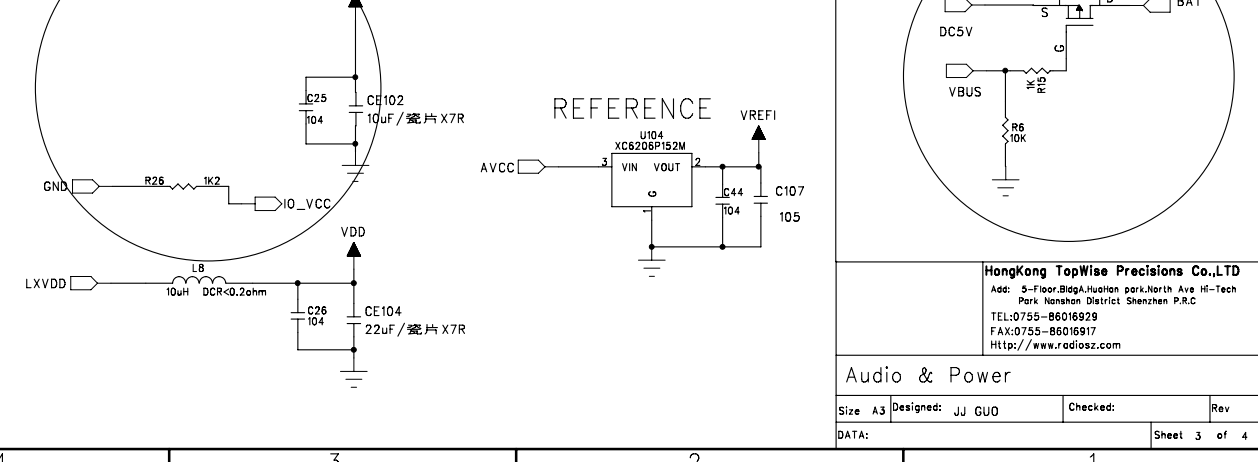

HongKong TopWise Precisions Co.,LTD
Add: 5-Floor,BldgA,Huafan park,North Ave HI-Tech
Park Nanshan District Shenzhen P.R.C
TEL:0755-86016929
FAX:0755-86016917
Http://www.radiosz.com

Audio & Power			
Size A3	Designed: JJ GUO	Checked:	Rev
DATA:			Sheet 3 of 4