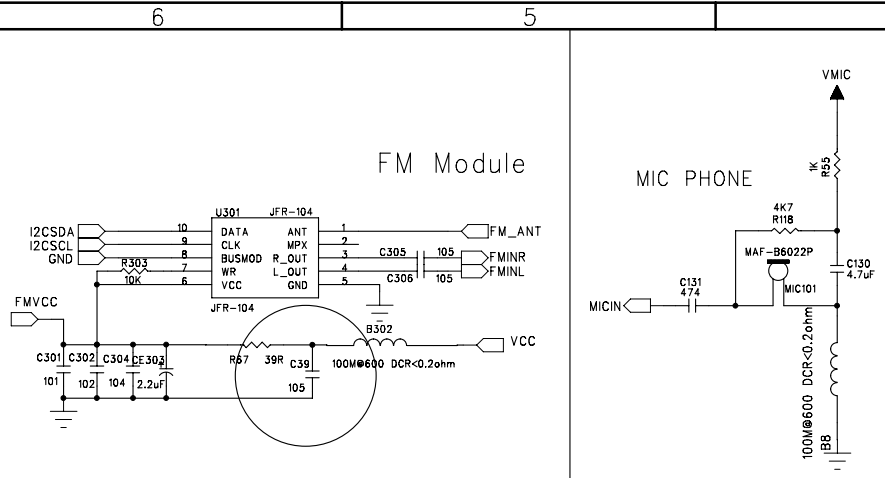

HongKong TopWise Precisions Co.,LTD
Add: 5-Floor,BldgA,Huafan park,North Ave HI-Tech
Park Nanshan District Shenzhen P.R.C
TEL:0755-86016929
FAX:0755-86016917
Http://www.radiosz.com

Audio & Power			
Size A3	Designed: JJ GUO	Checked:	Rev
DATA:			Sheet 3 of 4