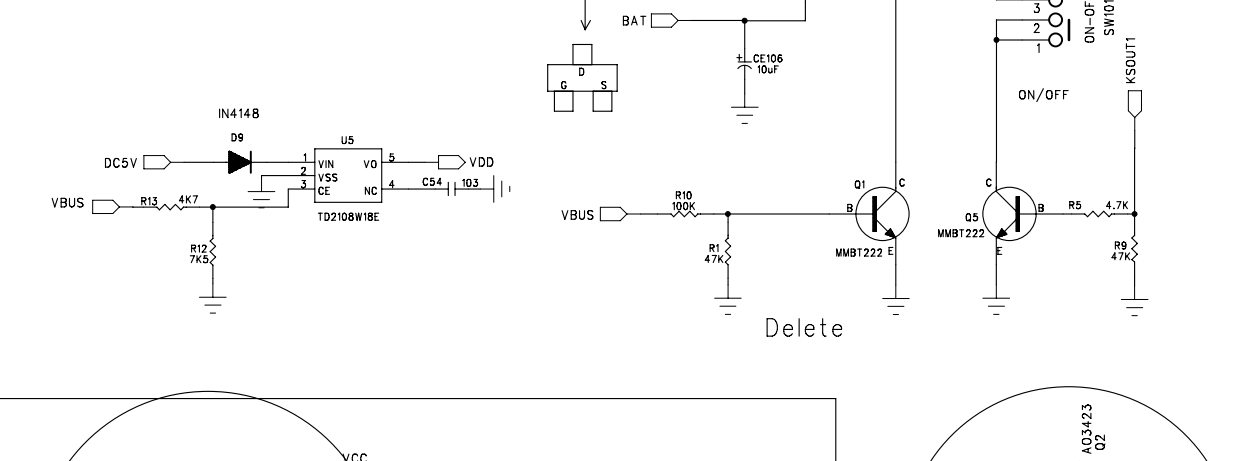

HongKong TopWise Precisions Co.,LTD
Add: 5-Floor,BldgA,Huafan park,North Ave HI-Tech
Park Nanshan District Shenzhen P.R.C
TEL:0755-86016929
FAX:0755-86016917
Http://www.radiosz.com

Audio & Power			
Size A3	Designed: JJ GUO	Checked:	Rev
DATA:			Sheet 3 of 4