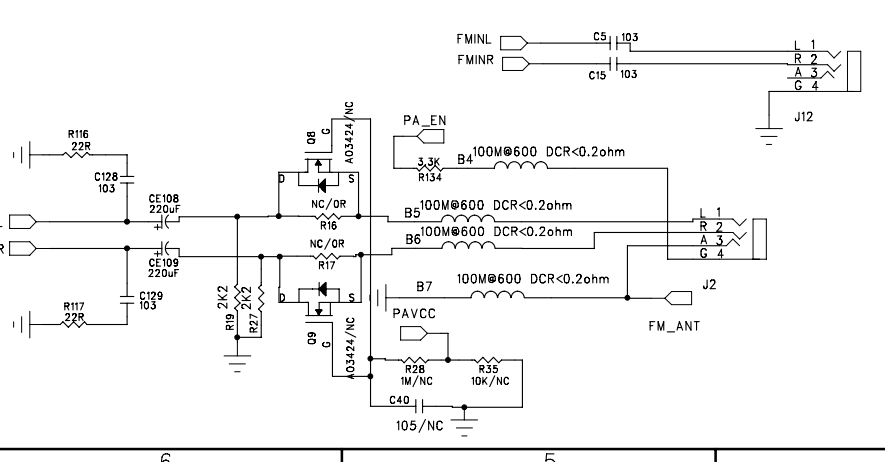

HongKong TopWise Precisions Co.,LTD
Add: 5-Floor,BldgA,Huafan park,North Ave HI-Tech
Park Nanshan District Shenzhen P.R.C
TEL:0755-86016929
FAX:0755-86016917
Http://www.radiosz.com

Audio & Power			
Size A3	Designed: JJ GUO	Checked:	Rev
DATA:			Sheet 3 of 4