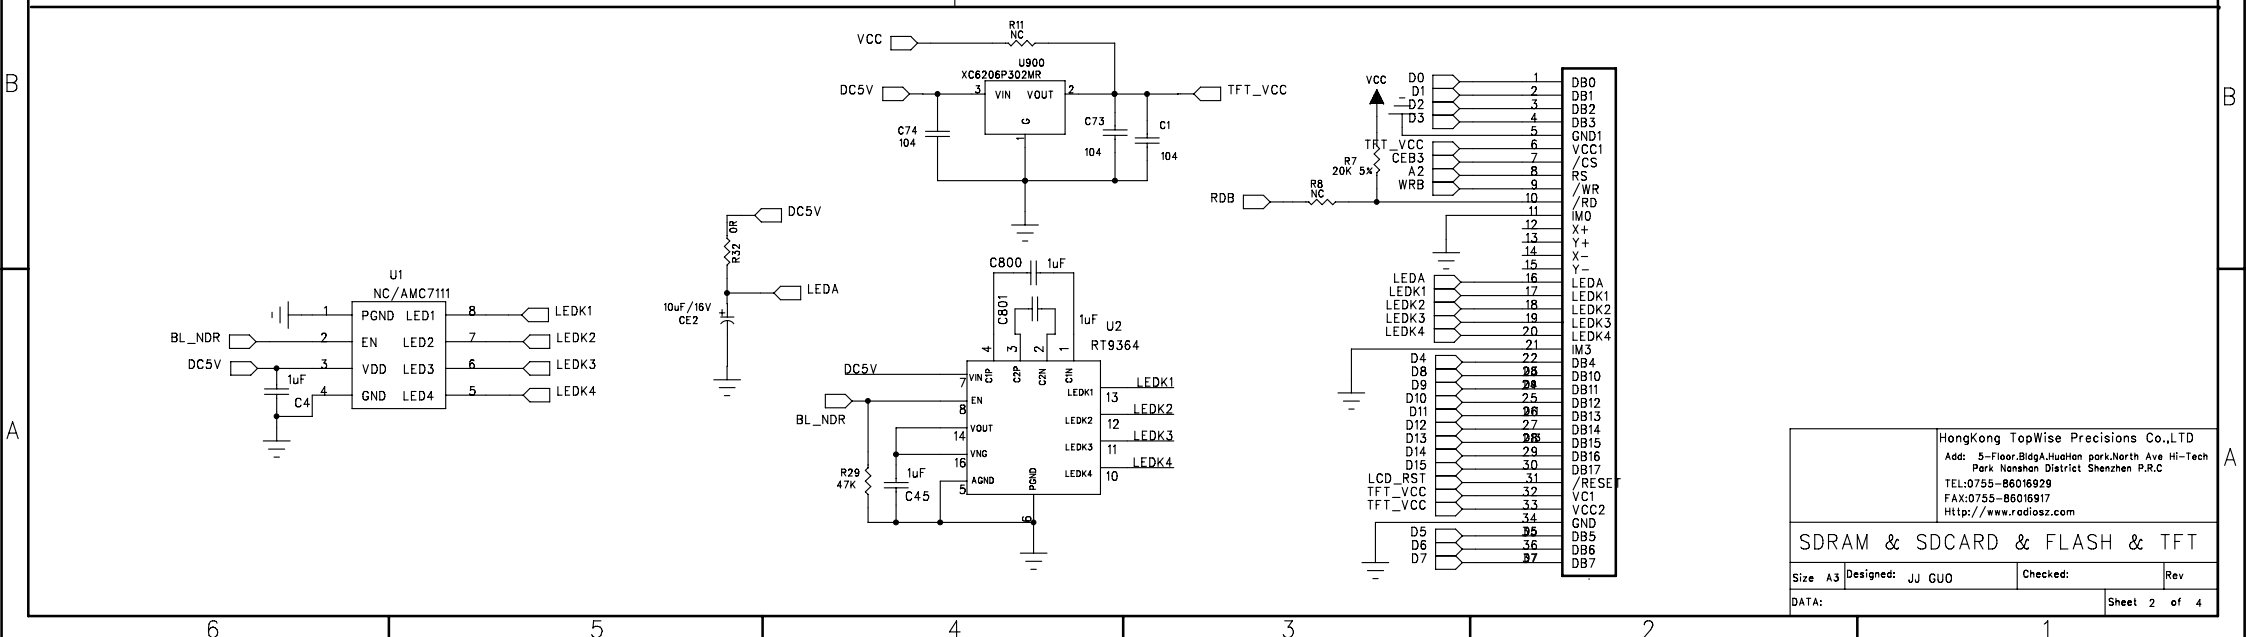

HongKong TopWise Precisions Co.,LTD
Add: 5-Floor,BldgA,Huohua park,North Ave HI-Tech
Park Nanshan District Shenzhen P.R.C
TEL:0755-86016929
FAX:0755-86016917
Http://www.rodosz.com

SDRAM & SDCARD & FLASH & TFT

Size A3 Designed: JJ GUO Checked: Rev
DATA: Sheet 2 of 4