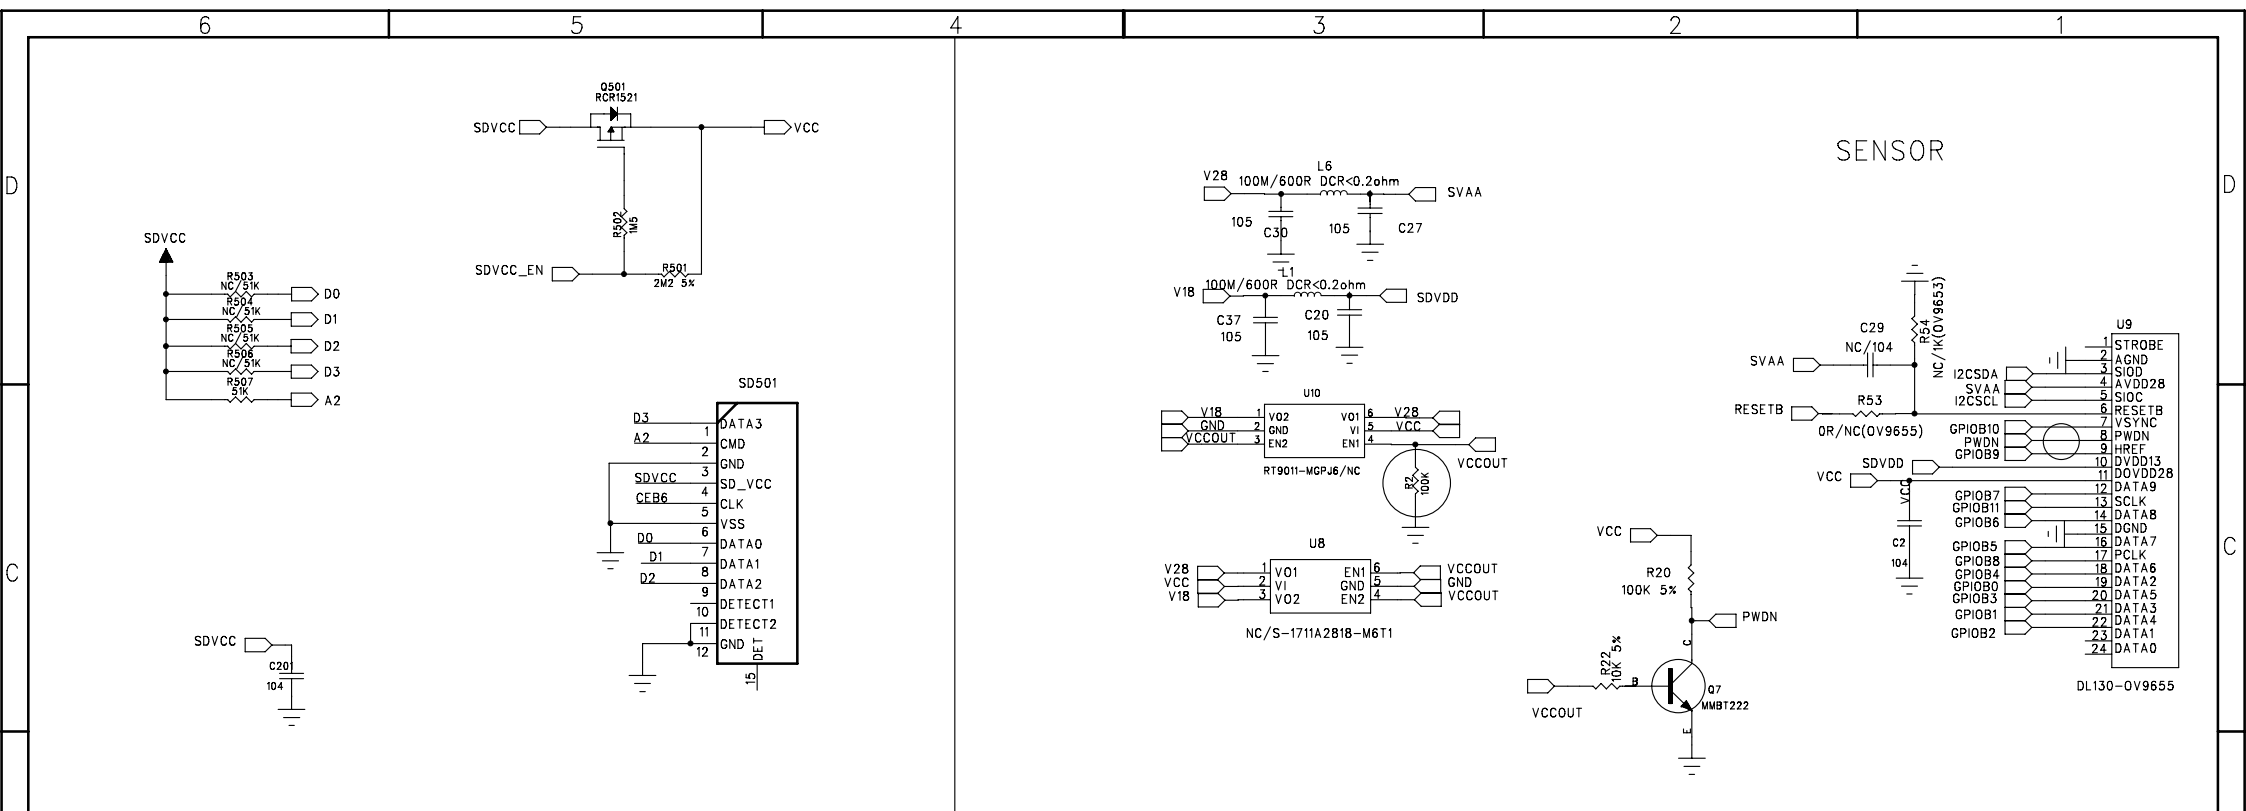

HongKong TopWise Precisions Co.,LTD
Add: 5-Floor,BldgA,Huohua park,North Ave HI-Tech
Park Nanshan District Shenzhen P.R.C
TEL:0755-86016929
FAX:0755-86016917
Http://www.rodosz.com

SDRAM & SDCARD & FLASH & TFT

Size A3 Designed: JJ GUO Checked: Rev
DATA: Sheet 2 of 4