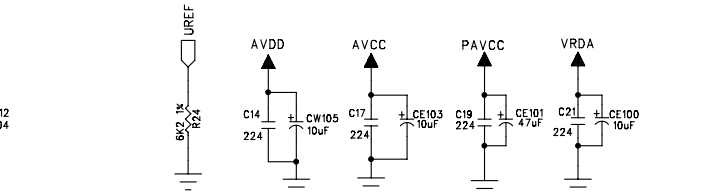

CPU Module

NORMAL KEY Matrix Key

NANDFLASH

SDRAM

HongKong TopWise Precisions Co.,LTD
 Add: 5-Floor,BldgA,Huoshan park,North Ave HI-Tech
 Park Nanshan District Shenzhen P.R.C
 TEL:0755-86016929
 FAX:0755-86016917
 Http://www.rtdosus.com

Size	A3	Designed:	JJ GUO	Checked:		Rev	
DATA:							

HongKong TopWise Precisions Co.,LTD
 Add: 5-Floor,BldgA,Huohua park,North Ave HI-Tech
 Park Nanshan District Shenzhen P.R.C
 TEL:0755-86016929
 FAX:0755-86016917
 Http://www.rodosz.com

Audio & Power			
Size A3	Designed: JJ GUO	Checked:	Rev
DATA:			Sheet 3 of 4