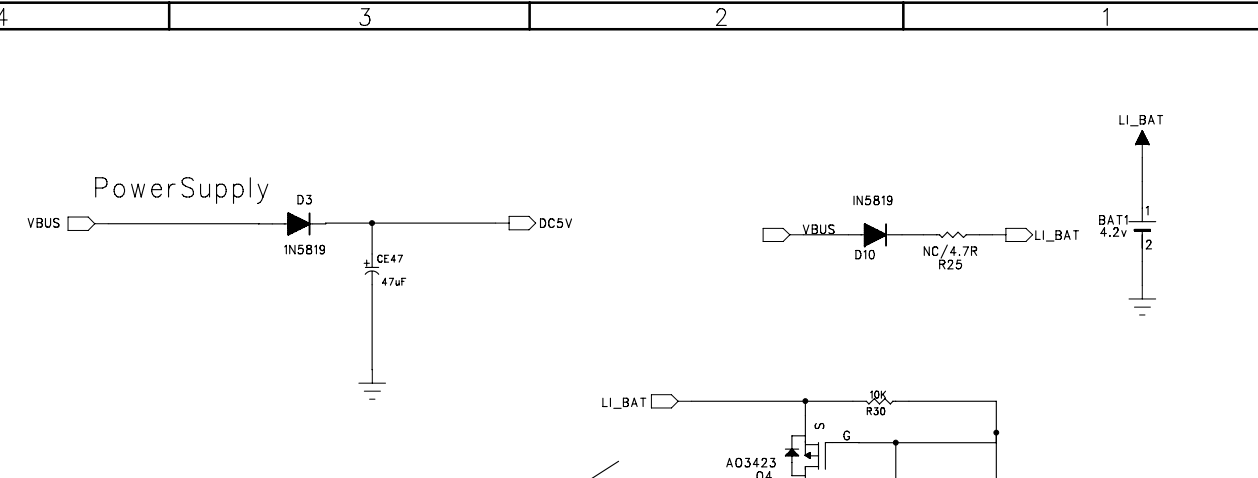

HongKong TopWise Precisions Co.,LTD
Add: 5-Floor,BldgA,Huafan park,North Ave HI-Tech
Park Nanshan District Shenzhen P.R.C
TEL:0755-86016929
FAX:0755-86016917
Http://www.radiosz.com

Audio & Power			
Size A3	Designed: JJ GUO	Checked:	Rev
DATA:			Sheet 3 of 4