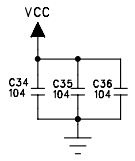

CPU Module

NORMAL KEY Matrix Key

NANDFLASH

SDRAM

HongKong TopWise Precisions Co.,LTD
 Add: 5-Floor,BldgA,Huoshan park,North Ave HI-Tech
 Park Nanshan District Shenzhen P.R.C
 TEL:0755-86016929
 FAX:0755-86016917
 Http://www.rtdosus.com

Size	A3	Designed:	JJ GUO	Checked:		Rev	
DATA:							

HongKong TopWise Precisions Co.,LTD
 Add: 5-Floor,BldgA,Huohua park,North Ave HI-Tech
 Park Nanshan District Shenzhen P.R.C
 TEL:0755-86016929
 FAX:0755-86016917
 Http://www.rodosz.com

Audio & Power			
Size A3	Designed: JJ GUO	Checked:	Rev
DATA:			Sheet 3 of 4