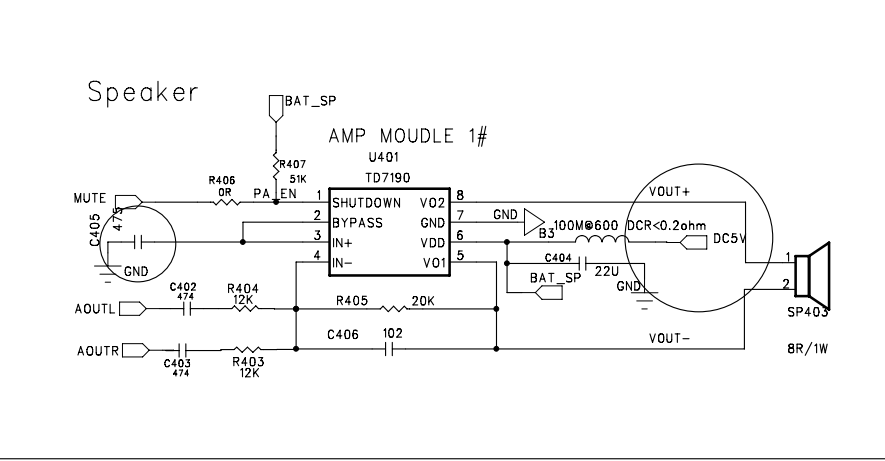

HongKong TopWise Precisions Co.,LTD
Add: 5-Floor,BldgA,Huafan park,North Ave HI-Tech
Park Nanshan District Shenzhen P.R.C
TEL:0755-86016929
FAX:0755-86016917
Http://www.radiosz.com

Audio & Power			
Size A3	Designed: JJ GUO	Checked:	Rev
DATA:			Sheet 3 of 4