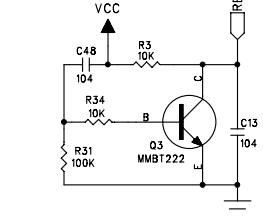

CPU Module

NORMAL KEY Matrix Key

NANDFLASH

SDRAM

HongKong TopWise Precisions Co.,LTD
Add: 5-Floor,BldgA,Huoshan park,North Ave HI-Tech
Park Nanshan District Shenzhen P.R.C
TEL:0755-86016929
FAX:0755-86016917
Http://www.rtdosus.com

Size	A3	Designed:	JJ GUO	Checked:		Rev	
DATA: